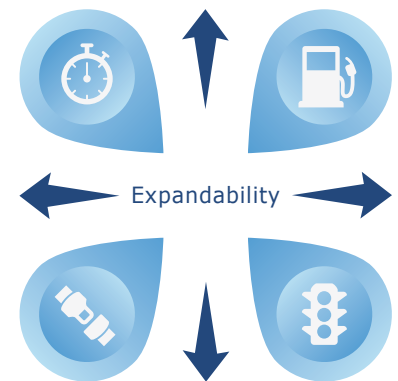

Utilities

Fleet Management Solutions

Connect to Your Mobile Workforce and Assets

Managing a utility fleet is uniquely challenging — with employees and contractors working together on numerous job sites. Staying connected to your mobile workforce is critical, especially when emergency situations arise. With Geotab's fleet management solutions, you can access the insights and intelligence to keep your fleet powered up in the field. Track your heavy equipment, yellow iron, and powered trailers and assets with the IP67 rated GO RUGGED ruggedized telematics device for harsh conditions or external installation.

GEOTAB
management by measurement

Learn more at [Geotab.com](https://www.geotab.com)

Open Platform Fleet Management Solutions

Boost Productivity & Control Costs

- + Increase response times
- + Live tracking of fleet vehicles (real-time location)
- + Improve asset utilization
- + Fast, integrated mapping (Add power lines, etc.)
- + Aggregate data for mixed fleets
- + Create customer zones / geofences
- + Confirm job completion