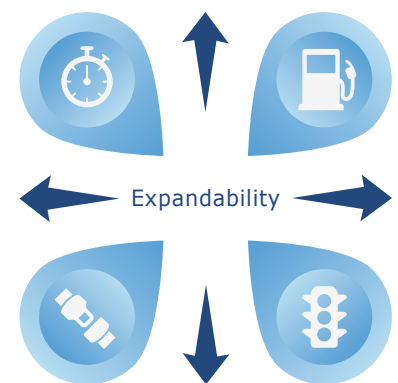

Police & First Responders

Fleet Management Solutions

Complete Visibility of Your Fleet in Real-Time

Safety is top priority for law enforcement and first responders. Teams need technology that is dependable, secure, and provides real-time data and views. Geotab's secure and sophisticated fleet management solutions offer the insight, visibility, and actionable alerts needed to transform operations and ensure driver and civilian safety.

The Geotab Advantage

- + Follow true live fleet movements on an animated map with Active Tracking
- + Driver safety scorecard & seat belt detection
- + Monitor lights, siren, doors with IOX-AUX
- + Dispatching & route optimization
- + High-performance GPS technology
- + Advanced dashboard reports
- + Open platform for easy data integration
- + Marketplace apps & add-ons

GEOTAB
management by measurement

Learn more at [Geotab.com](https://www.geotab.com)

Open Platform Fleet Management Solutions

Boost Productivity & Control Costs

- + Live tracking of fleet vehicles (real-time location)
- + Dispatch nearest driver
- + Fast, integrated mapping
- + Accurate ETA's
- + Consistent data and reporting across all makes and models

Geotab GO7 Telematics Device

- + Fast GPS acquisition time
- + Rich, second-by-second data
- + Ultra-accurate engine diagnostics
- + Self-calibrating accelerometer

Improve Safety & Compliance

- + Risk and safety reports
- + Driver feedback
- + Instant accident notifications
- + Monitor seat belt use
- + Set policy rules and alerts
- + System security
- + Ensure authorized use