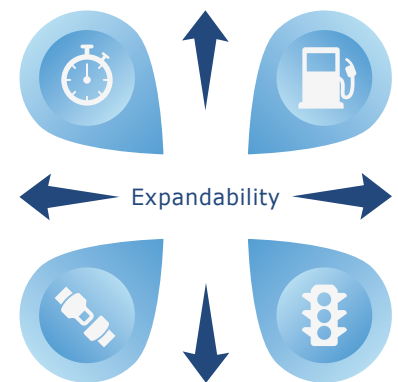

Mobility Transport

Fleet Management Solutions

Complete Visibility of Your Fleet in Real-Time

Managing mobile employees that provide care to clients, deliver medical supplies, or transport individuals is a complex and demanding task. Safety on the job and customer care are top priorities. Geotab's secure and sophisticated fleet management solutions offer the insight, visibility, and actionable alerts you need to improve customer service and lower costs.

The Geotab Advantage

- + Complete visibility of workforce, assets, and costs
- + Track fuel usage & idling trends
- + GO TALK live in-vehicle verbal feedback for drivers
- + Driver safety scorecard & Driver ID
- + High-performance GPS technology
- + Advanced dashboard reports
- + Open platform for easy data integration
- + Marketplace apps & add-ons

GEOTAB
management by measurement

Learn more at [Geotab.com](https://www.geotab.com)

Open Platform Fleet Management Solutions

Boost Productivity & Control Costs

- + Live tracking of fleet vehicles (real-time location)
- + Dispatch nearest driver
- + Fast, integrated mapping
- + Accurate ETA's
- + Create customer zones / geofences